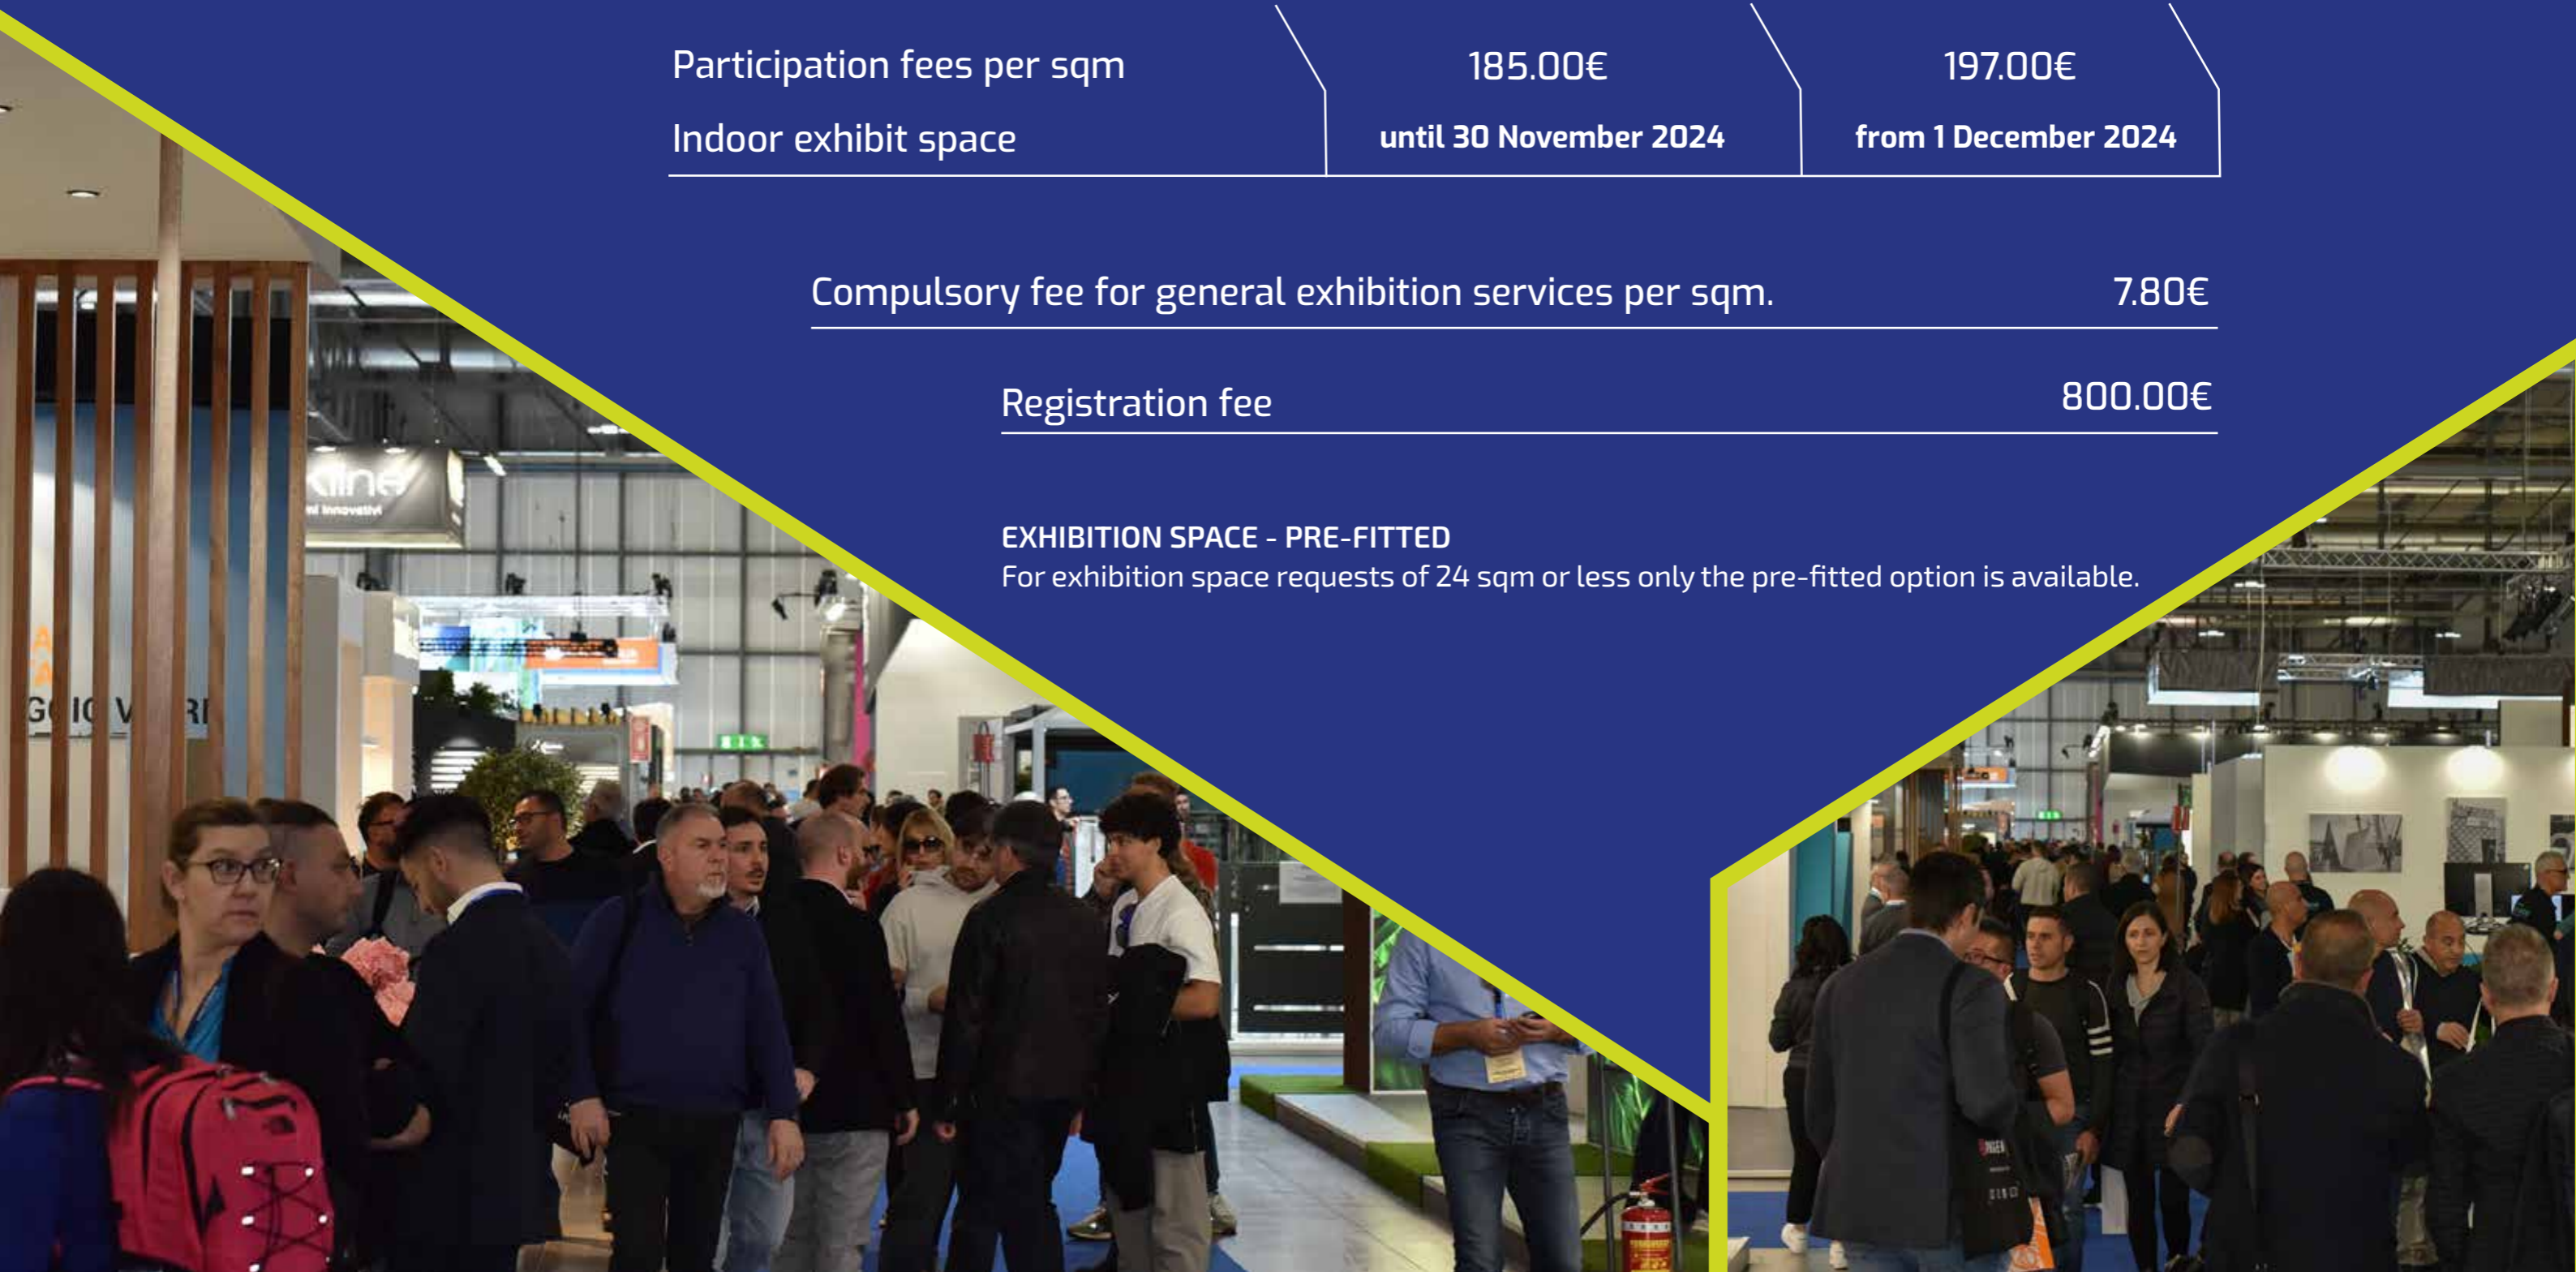

Exhibition space - BARE SPACE

Participation fees per sqm
Indoor exhibit space

185.00€
until 30 November 2024

197.00€
from 1 December 2024

Compulsory fee for general exhibition services per sqm.

7.80€

Registration fee

800.00€

EXHIBITION SPACE - PRE-FITTED

For exhibition space requests of 24 sqm or less only the pre-fitted option is available.