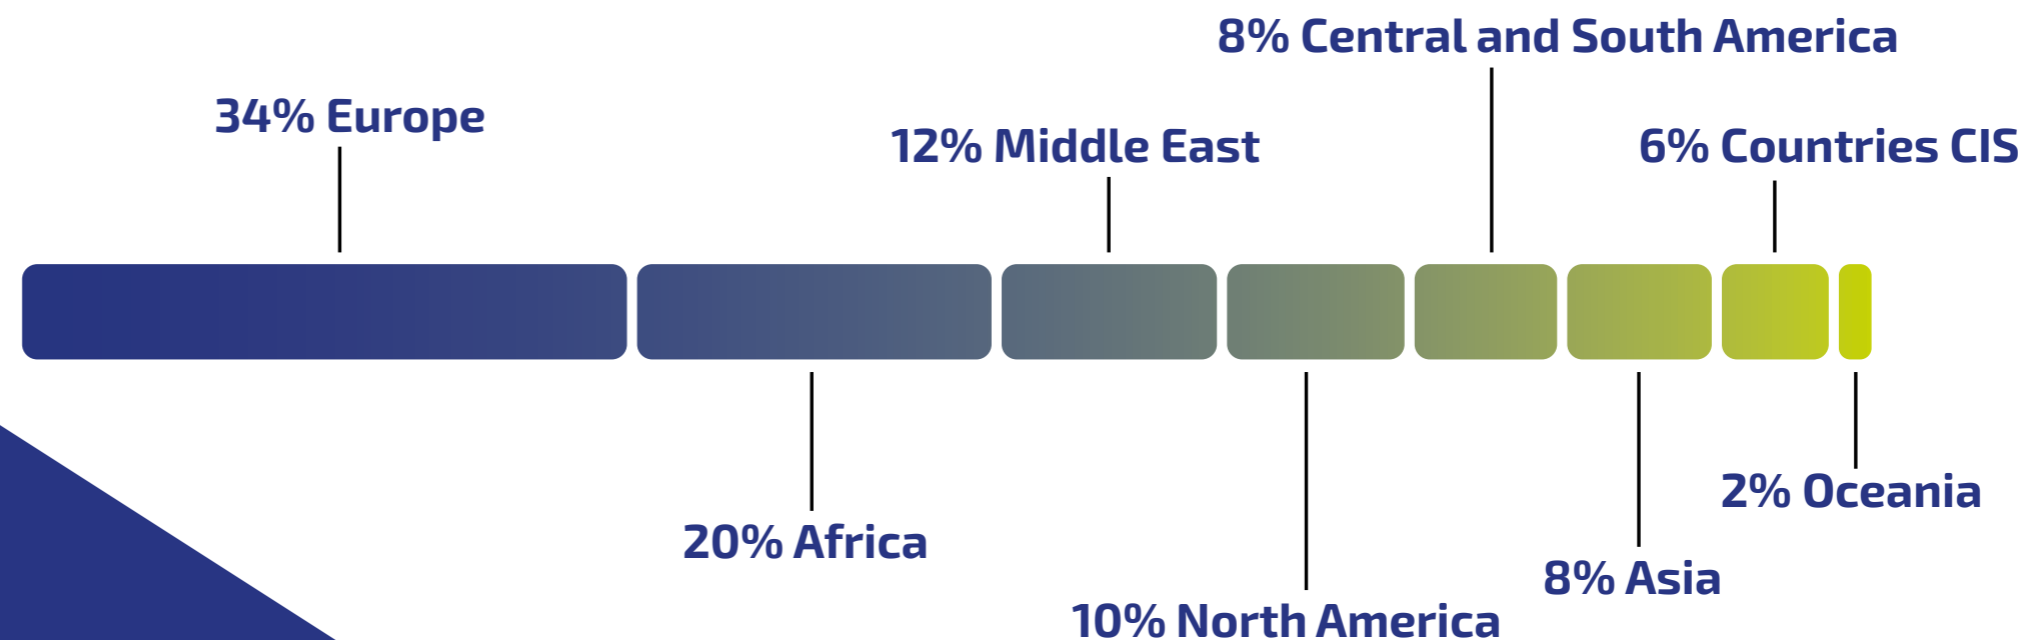

42 Countries of origin

(25% internationalities)

TOP 5

-  **Italy**
-  **Germany**
-  **Spain**
-  **France**
-  **China**

Also:
USA, Austria, Holland, Poland,
United Kingdom, Turkey and Ukraine

MADE expo is part of **MIBA - Milan Innovation Building Alliance** - which brings together four events dedicated to the sustainable and smart evolution and innovation of buildings and cities.

POSITION AT COMPANY

More than 74% of visiting operators have significant decision-making power

74%

- Owner/CEO/Managing director
- Director/Manager
- Sales manager
- Purchasing manager
- Research and Development manager

26%

- Employee/Technical staff
- Training manager
- Trainer

HOSTED MIBA BUYERS

**427 BUYER
72 COUNTRIES**

BUYERS FROM:

More than 6,182 appointments made at the event

Matchmaking is an improved system that allows exhibitors and buyers to search for operators and producers of interest to them and make appointments before the start of the event, thereby offering concrete business opportunities.