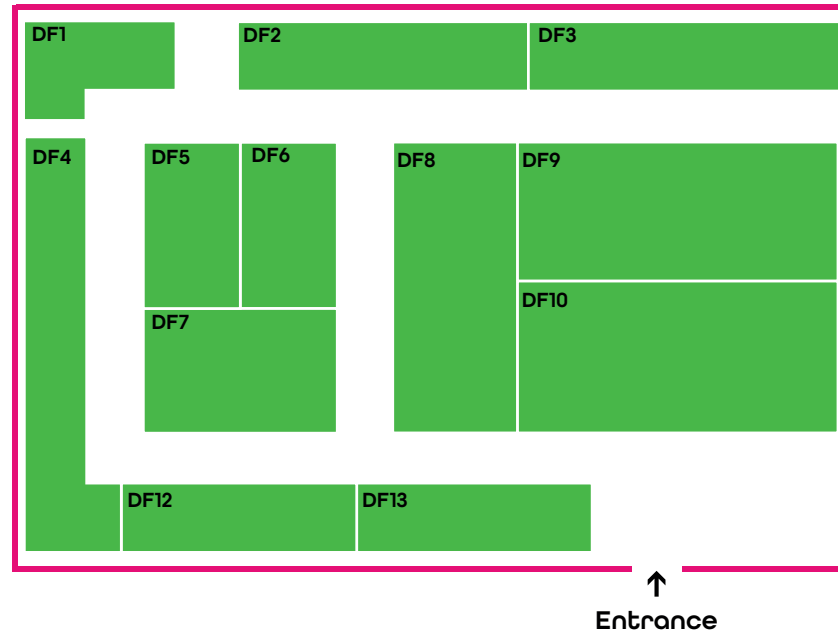

### RATE:

Space only: **£515 per sqm**

Shell scheme: **£535 per sqm**

# Floor plan

## Ground Floor